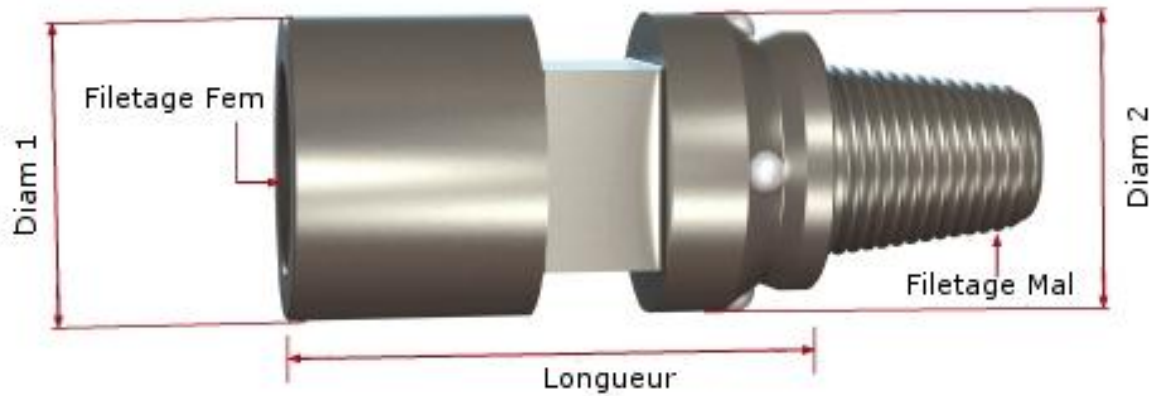

Raccord RETRAC

Mal X Femelle

REF	Filet Fem	Filet Mal	Ø Ext 1 mm	Ø Ext 2 mm	Longueur mm
FOR 11-1371	2 3/8" Reg	2 3/8" Reg	81.00	93.00	209.00
FOR 11-1633	3 1/2" Reg	3 1/2" Reg	115.00	127.00	265.00
FOR 11-1649	3 1/2" Reg	3 1/2" Reg	115.00	152.00	265.00
FOR 11-1650	4 1/2" Reg	4 1/2" Reg	146.00	266.00	265.00
FOR 11-1651	4 1/2" Reg	4 1/2" Reg	146.00	196.00	265.00

Mal X Femelle

REF	Filet Fem	Filet Mal	Ø Ext 1 mm	Ø Ext 2 mm	Longueur mm
FOR 11-1371	2 3/8" Reg	2 3/8" Reg	98.00	105.00	175.00
FOR 11-1633	2 3/8" Reg	2 3/8" Reg	82.00	82.00	175.00
FOR 11-1649	2 3/8" Reg	2 3/8" Reg	89.00	92.00	175.00
FOR 11-1650	2 3/8" Reg	2 3/8" Reg	100.00	102.00	175.00
FOR 11-1651	2 3/8" Reg	2 3/8" Reg	98.00	105.00	175.00