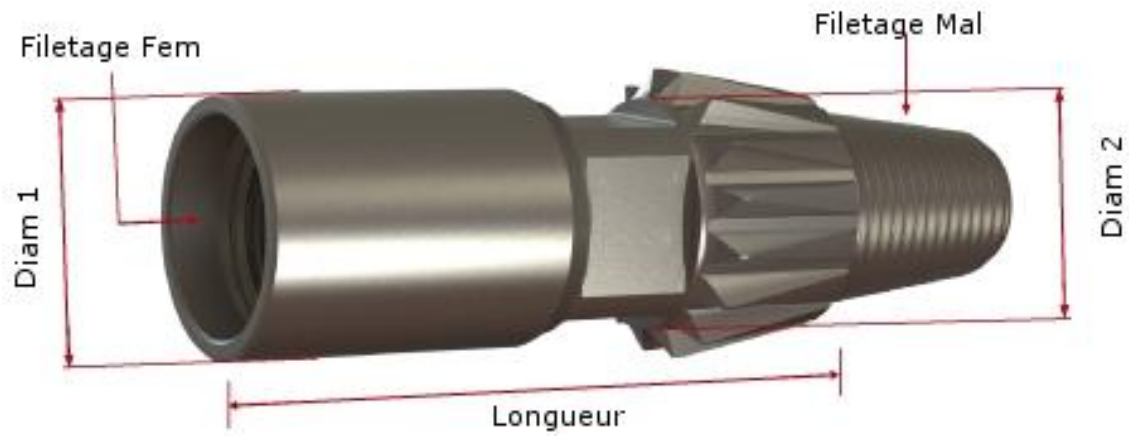

Raccord RETRAC

Mal X Femelle

REF	Filet Fem	Filet Mal	Ø Ext 1 mm	Ø Ext 2 mm	Longueur mm
FOR 11-1371	2 3/8" Reg	2 3/8" Reg	81.00	93.00	209.00
FOR 11-1633	3 1/2" Reg	3 1/2" Reg	115.00	127.00	265.00
FOR 11-1649	3 1/2" Reg	3 1/2" Reg	115.00	152.00	265.00
FOR 11-1650	4 1/2" Reg	4 1/2" Reg	146.00	266.00	265.00
FOR 11-1651	4 1/2" Reg	4 1/2" Reg	146.00	196.00	265.00

Mal X Femelle

REF	Filet Fem	Filet Mal	Ø Ext 1 mm	Ø Ext 2 mm	Longueur mm
FOR 11-1371	2 3/8" Reg	2 3/8" Reg	98.00	105.00	175.00
FOR 11-1633	2 3/8" Reg	2 3/8" Reg	82.00	82.00	175.00
FOR 11-1649	2 3/8" Reg	2 3/8" Reg	89.00	92.00	175.00
FOR 11-1650	2 3/8" Reg	2 3/8" Reg	100.00	102.00	175.00
FOR 11-1651	2 3/8" Reg	2 3/8" Reg	98.00	105.00	175.00