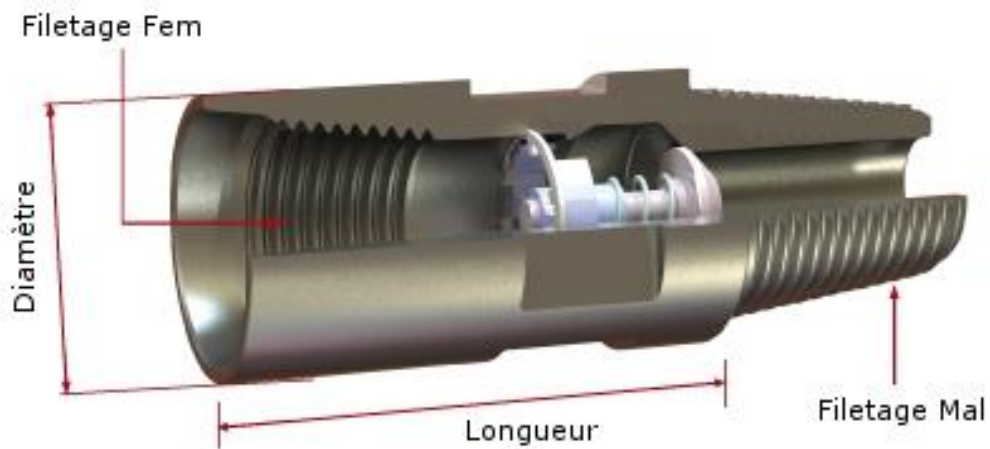

Clapet Anti Retour

Mal X Femelle

REF	Filet Fem	Filet Mal	Ø Ext mm	Longueur mm
FOR 13-1068	2 3/8" Reg	2 3/8" Reg	76.00	140.00
FOR 13-1074	2 3/8" Reg	2 3/8" Reg	89.00	140.00
FOR 13-1088	RD 70-4	RD 70-4	89.00	170.00
FOR 13-1089	2 3/8" IF	2 3/8" IF	89.00	197.00
FOR 13-1079	4 1/2" Reg	4 1/2" Reg	140.00	
FOR 13-1094	3 1/2" Reg	3 1/2" Reg	114.00	
FOR 13-1095	3 1/2" Reg	3 1/2" Reg	127.00	

Mal X Femelle

REF	Filet 1	Filet 2	Ø Ext mm
FOR 13-1023	2 7/8" IF	2 7/8" IF	114.00
FOR 13-1025	2 3/8" IF	2 3/8" IF	89.00
FOR 13-1026	3 1/2" Reg	3 1/2" Reg	114.00
FOR 13-1055	6 5/8" Reg	6 5/8" Reg	225.00
FOR 13-1056	6 5/8" Reg	6 5/8" Reg	197.00
FOR 13-1060	4" FH	4" FH	197.00
FOR 13-1202	NC35	NC35	114.00